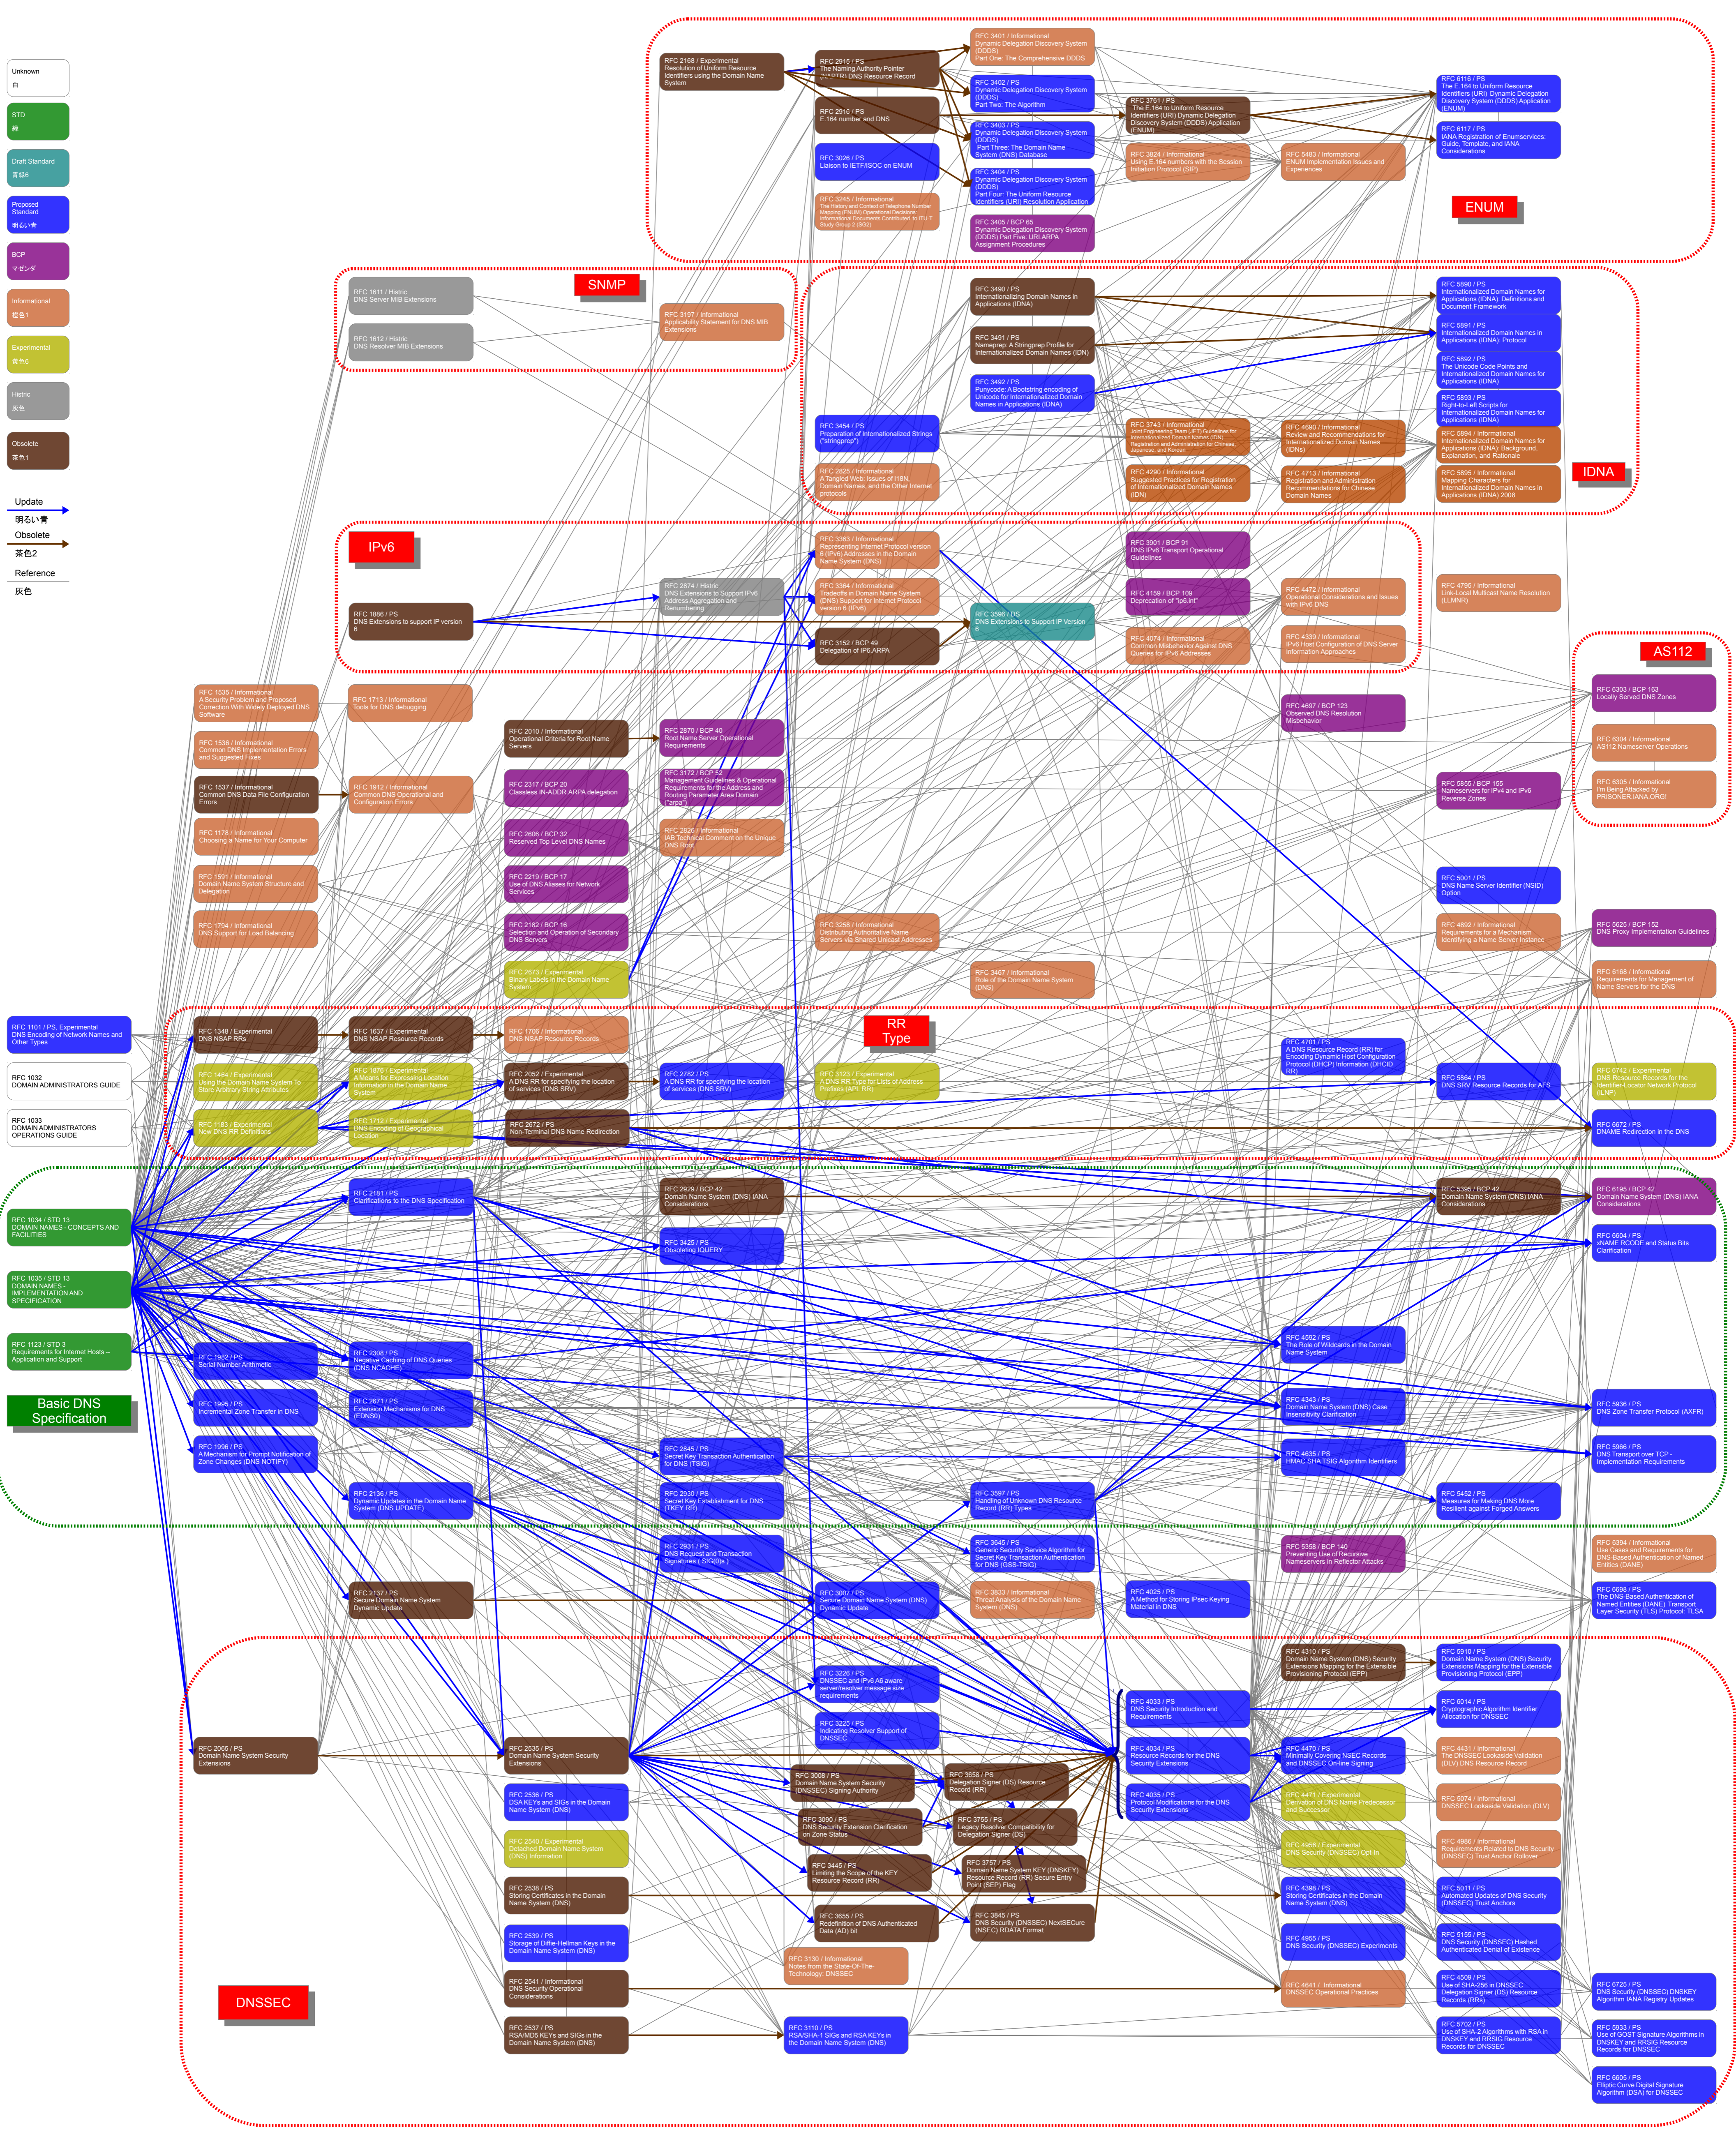

- Unknown 白
 - STD 緑
 - Draft Standard 青緑
 - Proposed Standard 青
 - BCP サイシャ
 - Informational 茶色
 - Experimental 黄緑
 - Historic 灰色
 - Obsolete 赤
- Update → 明るい青
 Obsolete → 茶色2
 Reference 灰色

(c) 2012 by Takashi Iizawa
 This diagram is licensed under the Creative Commons Attribution 4.0 International License. To view a copy of this license, visit <http://creativecommons.org/licenses/by/4.0/>.
 Edition: 2012-11-21
 To view the latest edition, visit <http://mailab.jp/dns/dns-rfc/>.